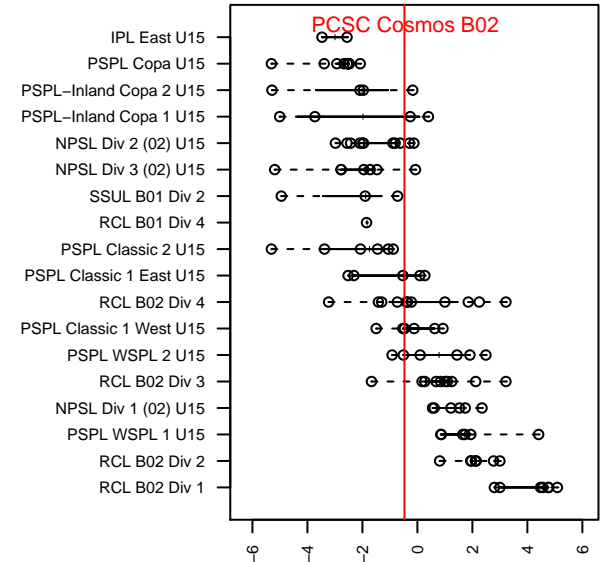

PCSC Cosmos B02

Pierce County SC
 Tacoma, WA
 B02 total strength=1243
 attack=4.27 defense=5.07
 fall league = PSPL Classic 1 West U15
 spr league = Spr PSPL Classic U15

alt names used:
 PIERCE CO.COSMOS (02 BOYS)
 PIERCE COUNTYPCSC COSMOS
 PCSC Cosmos B02
 PIERCE CO. COSMOS (02 BOYS) (WA)

Venues played:
 2016 Mt Hood Challenge U15 Silver/Bronze
 2016 Central WA Super Cup U15 Gold
 2016 PSPL Classic 1 West U15
 2016 WA Cup HS Silver U15
 2016 Spr PSPL Classic U15

PCSC Cosmos B02
 Dots are actual minus expected GF (blue circles) and GA (red triangles).
 Blue line is smoothed change in attack strength. Red is smoothed change in defense strength.

**attack and defense variance (black dot)
relative to other teams
and top 10 in region**

**attack and defense rating
relative to others at age
and all opponents in last 13 months**

Performance relative to 13 month average